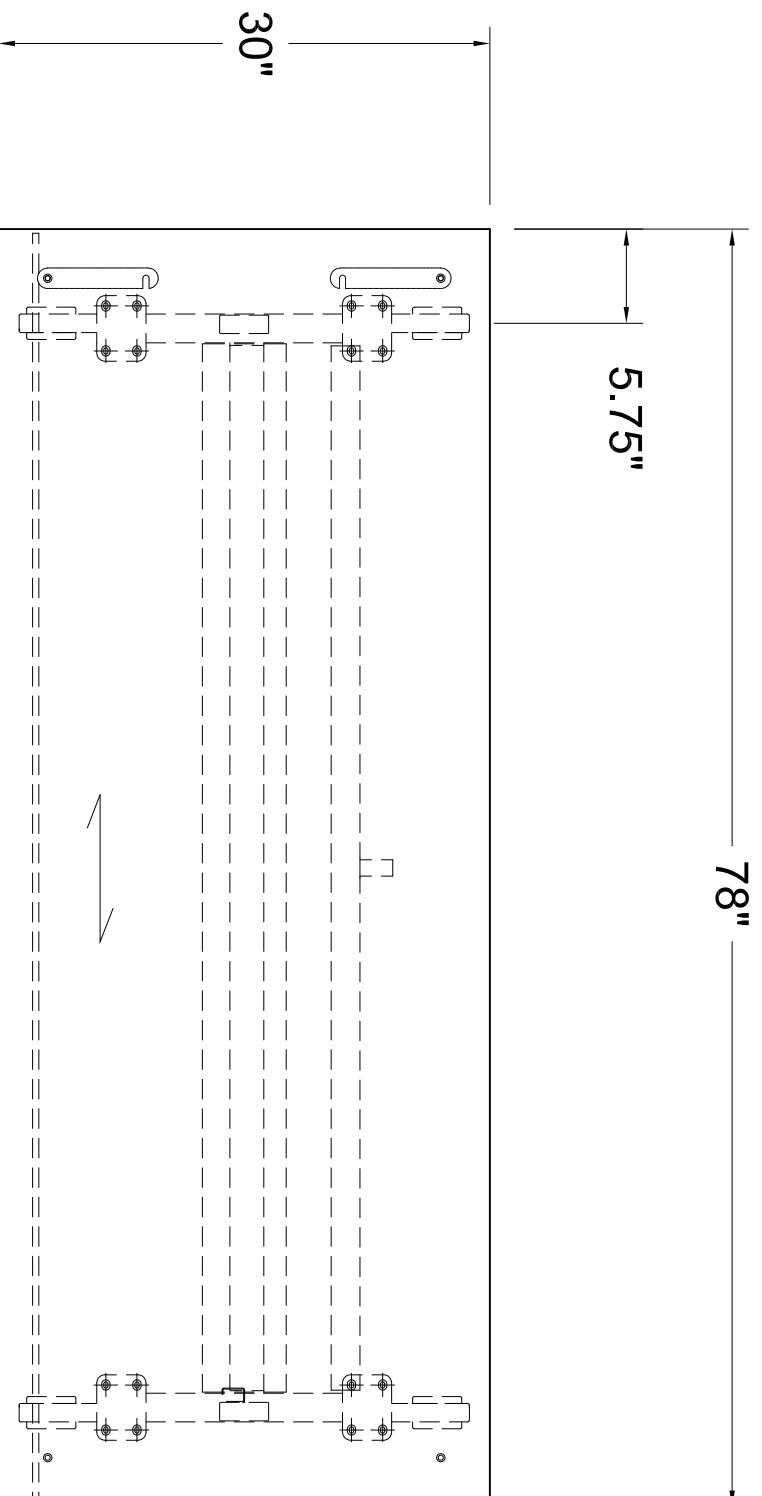

PLAN VIEW

78" x 30" METRONOME FLIP TOP TABLE

THIS DRAWING IS CONFIDENTIAL AND PROPRIETARY. NO PART OF THIS DRAWING MAY BE COPIED, DISCLOSED TO ANY THIRD PARTY OR USED FOR ANY PURPOSE WITHOUT THE EXPRESS WRITTEN AUTHORIZATION OF NIENKAMPER FURNITURE & ACCESSORIES